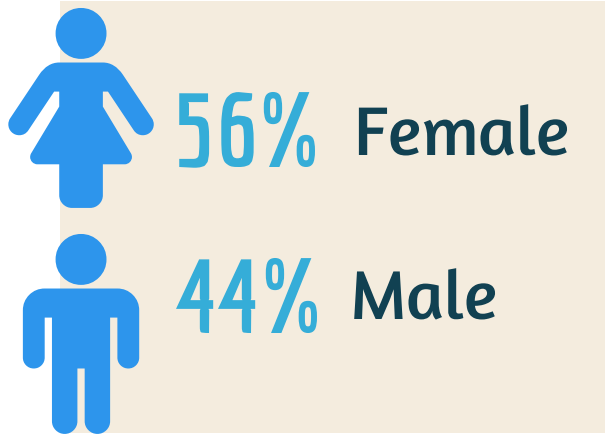

2016 Attendee Data

Get Hired Hartford saw **2,054** job seekers!

Age Ranges

Education