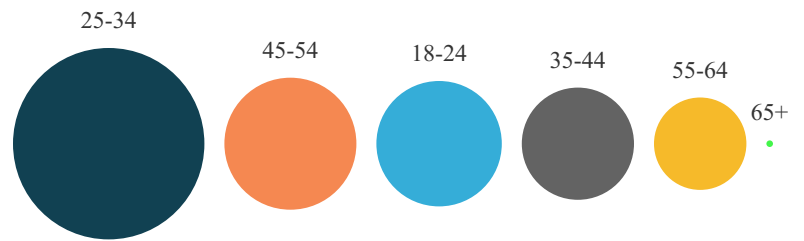

2016 Attendee Data

Get Hired Hartford saw **2,054** job seekers!

Age Ranges

Education